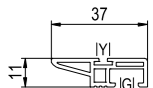

100253
-> 100x94
|GI 652923
|YI 449901
-> Siegenia Eco Slide