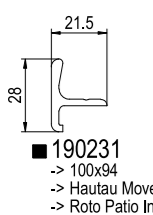

190231
-> 100x94
-> Hautau Move
-> Roto Patio Inowa