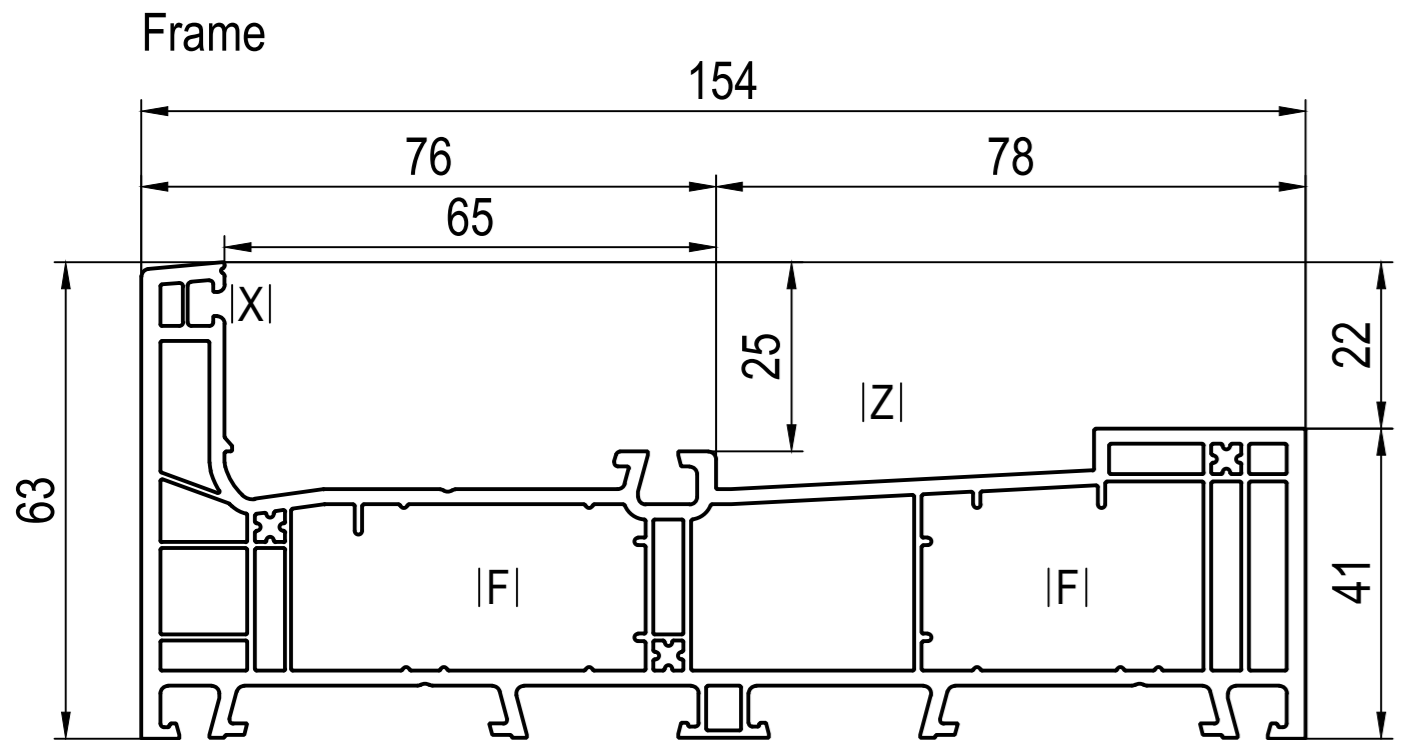

Main Profiles

1. **160091 (QL)** AD
   IA 660301
   FI 229098, 229100, 229101
   OI 660991
   IQ 263291/267291 -> 160091 + 160291
   IXI 477025, 479025, 477015, 479015
   IZI 469293
   -> Hautau, Maco, Winkhaus
   ISi 263273/267273, 263275/267275, 263276/267276
   -> G-U, Roto
   ISi 263293/267293
   ISi 263295/267295, 263296/267296 + IZI 466295
   -> Siegenia
   ISi 263287/267287